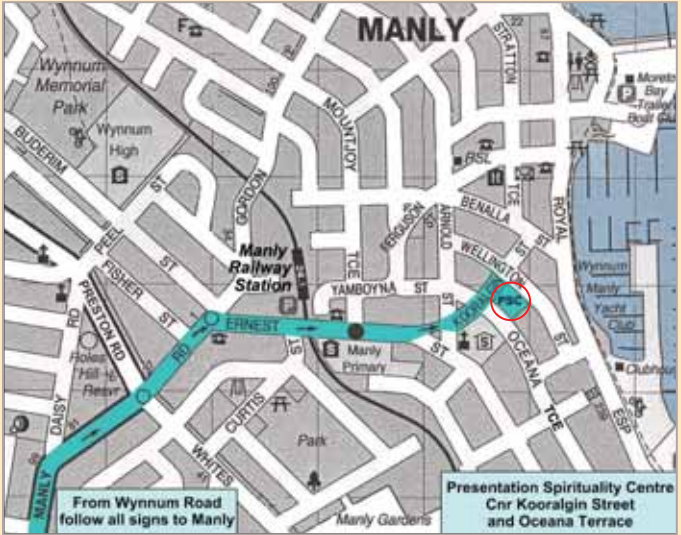

*Retreats offered at this Spirituality Centre are subsidised
by the Presentation Sisters Queensland.*

Location

The Presentation Spirituality Centre is at **26 Kooralgin Street, Manly**. Limited parking is available in the grounds and there is street parking. • Trains run to Manly station regularly from Roma Street and Central stations in Brisbane (Cleveland line). Manly station is approx. a five-minute walk from the Centre.